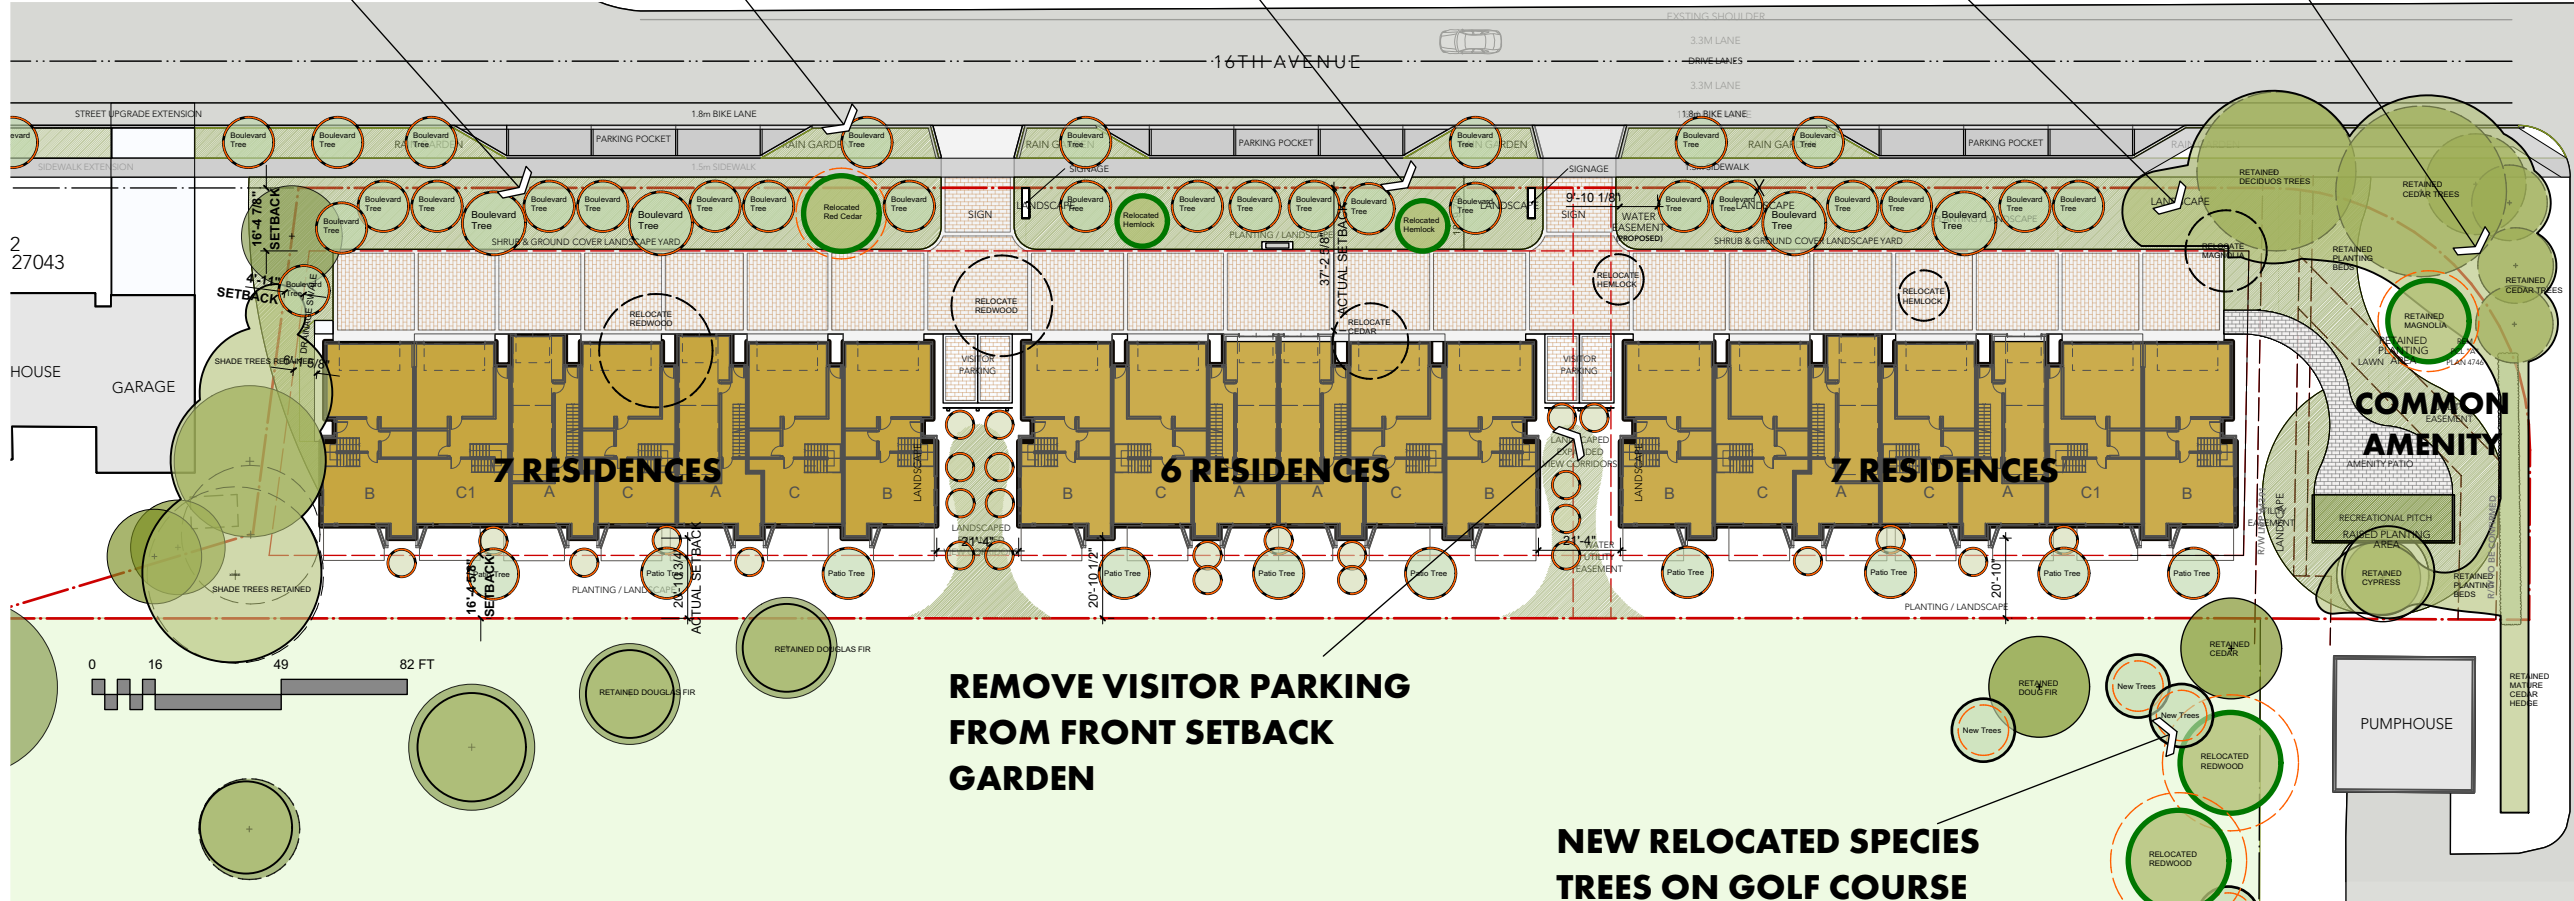

**INCREASED LANDSCAPE
BUFFER PLANTING WITH 25
NEW TREES**

9 NEW STREET TREES

**3 RELOCATED SPECIES
TREES IN FRONT YARD**

**RELOCATED FLOWERING
TREE INTO PARKETTE**

**ALL CORNER PLANTING
PRESERVED &
ENHANCED**

7 RESIDENCES

6 RESIDENCES

7 RESIDENCES

**REMOVE VISITOR PARKING
FROM FRONT SETBACK
GARDEN**

**NEW RELOCATED SPECIES
TREES ON GOLF COURSE**

REVISED PROPOSAL